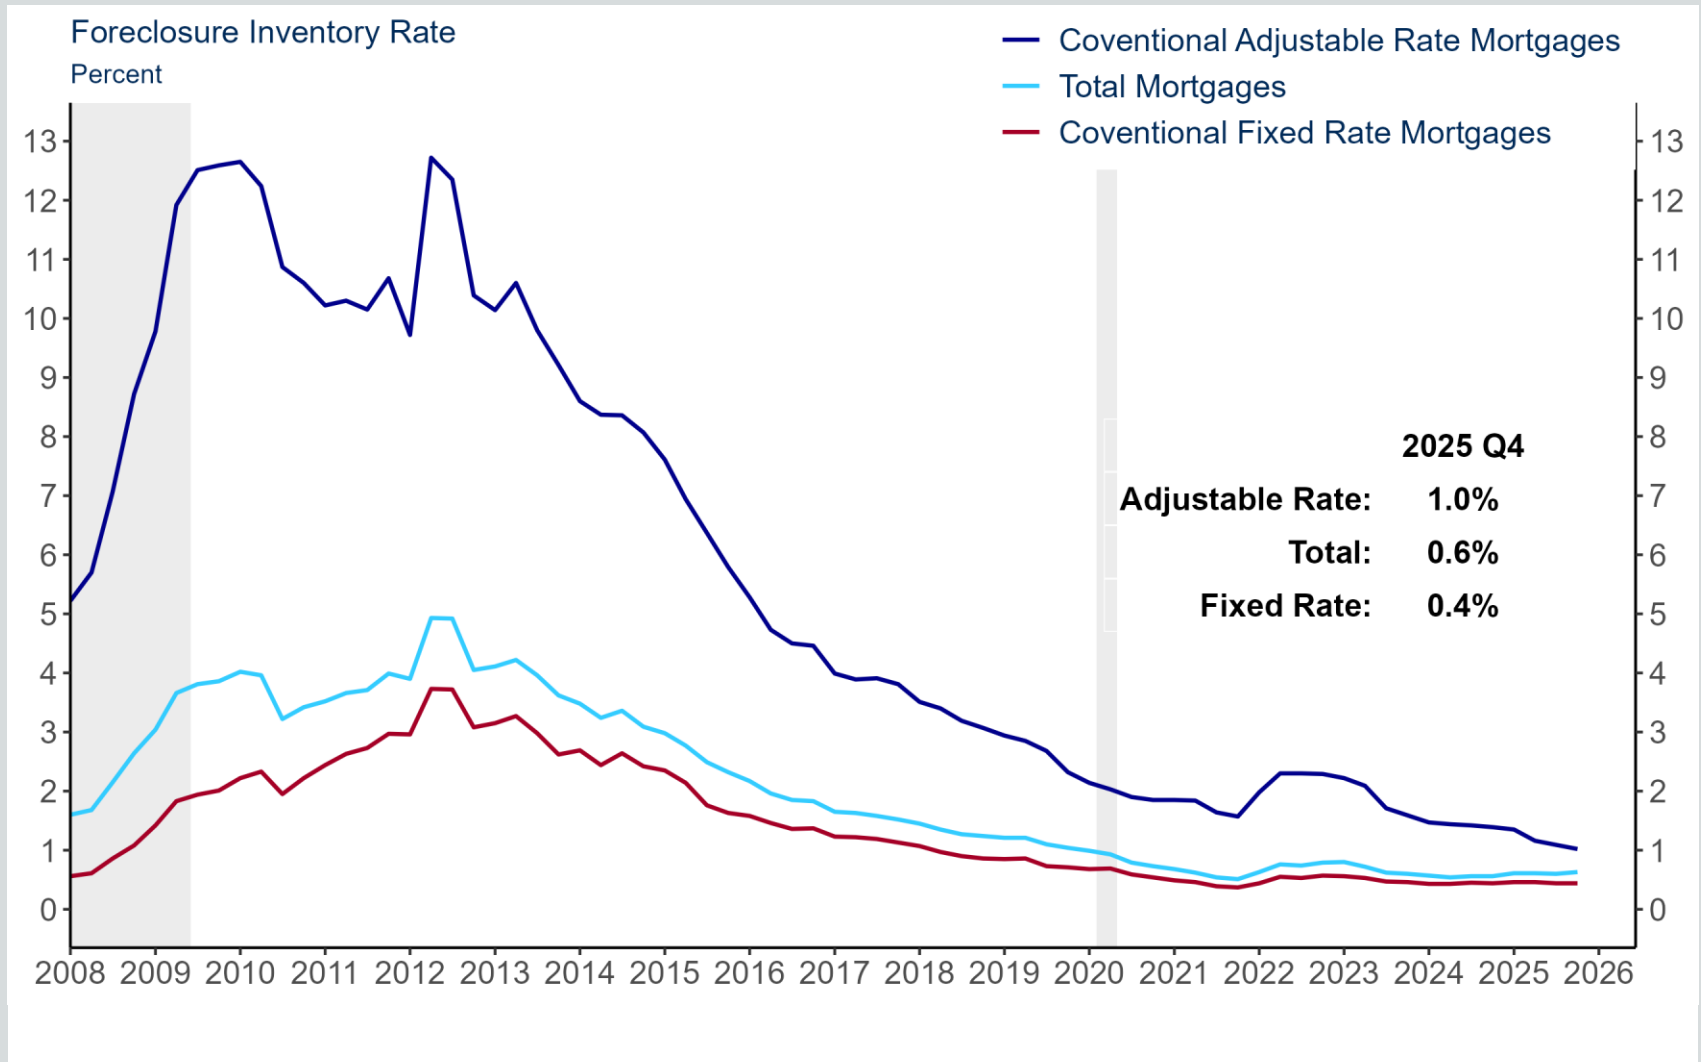

Maryland House Price Index—FHFA

Maryland Mortgage Delinquency Rate

90+ days delinquent

Maryland Foreclosure Inventory Rate

Maryland Foreclosure Starts Rate