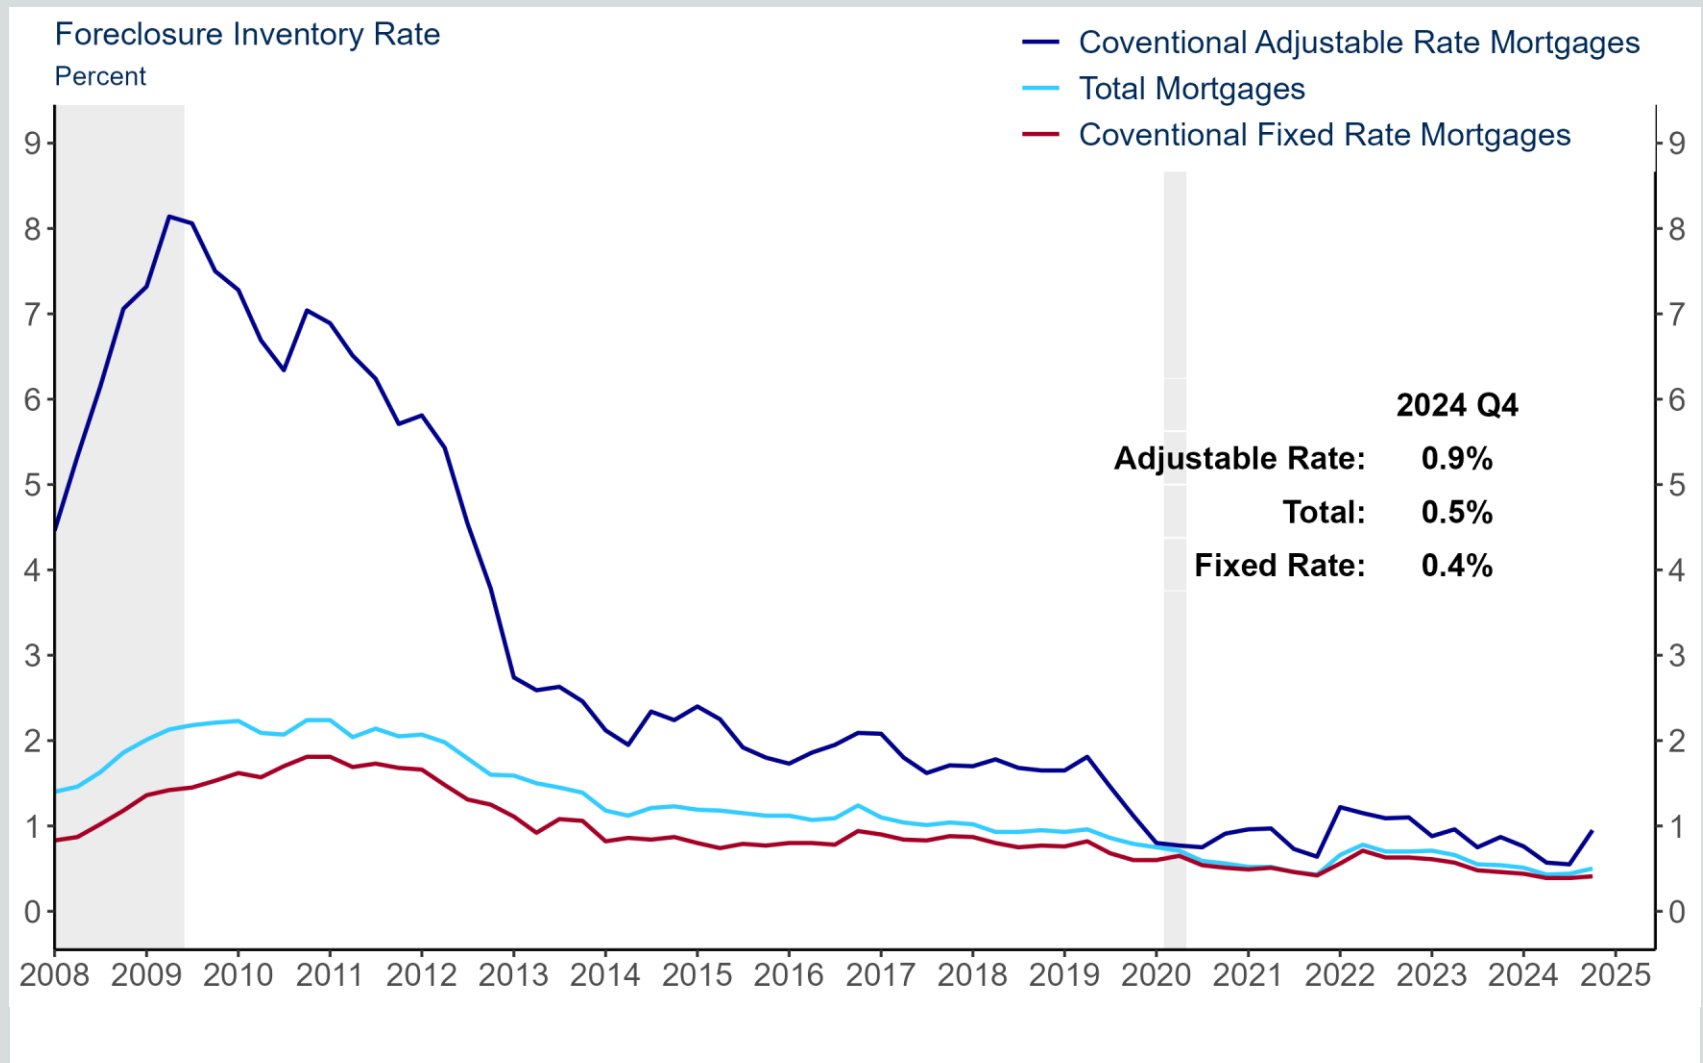

West Virginia House Price Index—FHFA

West Virginia Mortgage Delinquency Rate

90+ days delinquent

West Virginia Foreclosure Inventory Rate

West Virginia Foreclosure Starts Rate